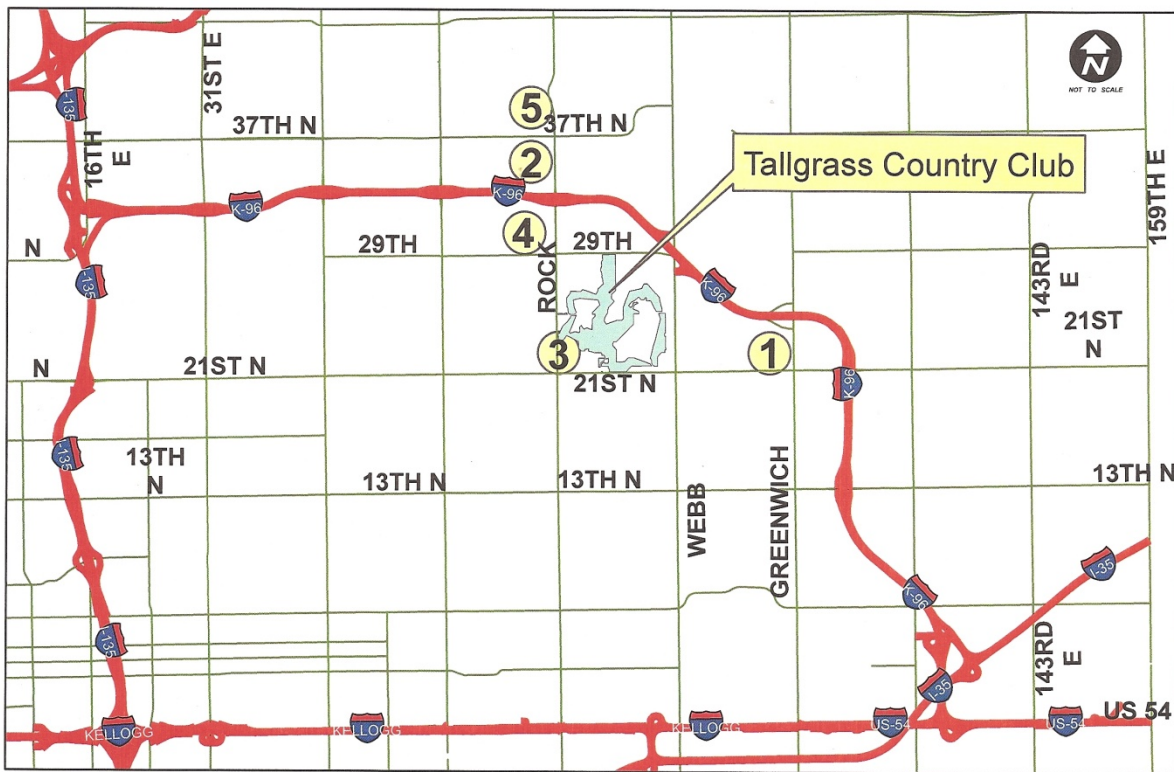

Motels

1. Hampton Inn
2433 N Greenwich Rd
316-636-5594

4. Holiday Inn Express
7824 E. 32nd St. North
316-634-3900

2. North Rock Suites
7856 E 36th St. North
316-634-2303

5. Wichita Inn - North
3741 North Rock Rd
316-636-2022

3. The Inn at Tallgrass
2280 North Tara Circle
316-684-3466
(1 & 2 Bedroom) - Ask for KWGA Tour. Rate

Close to Tallgrass Country Club
All Serve Continental Breakfast

Tallgrass Country Club
2400 N. Tallgrass St.
Wichita, Kansas
316-684-5663